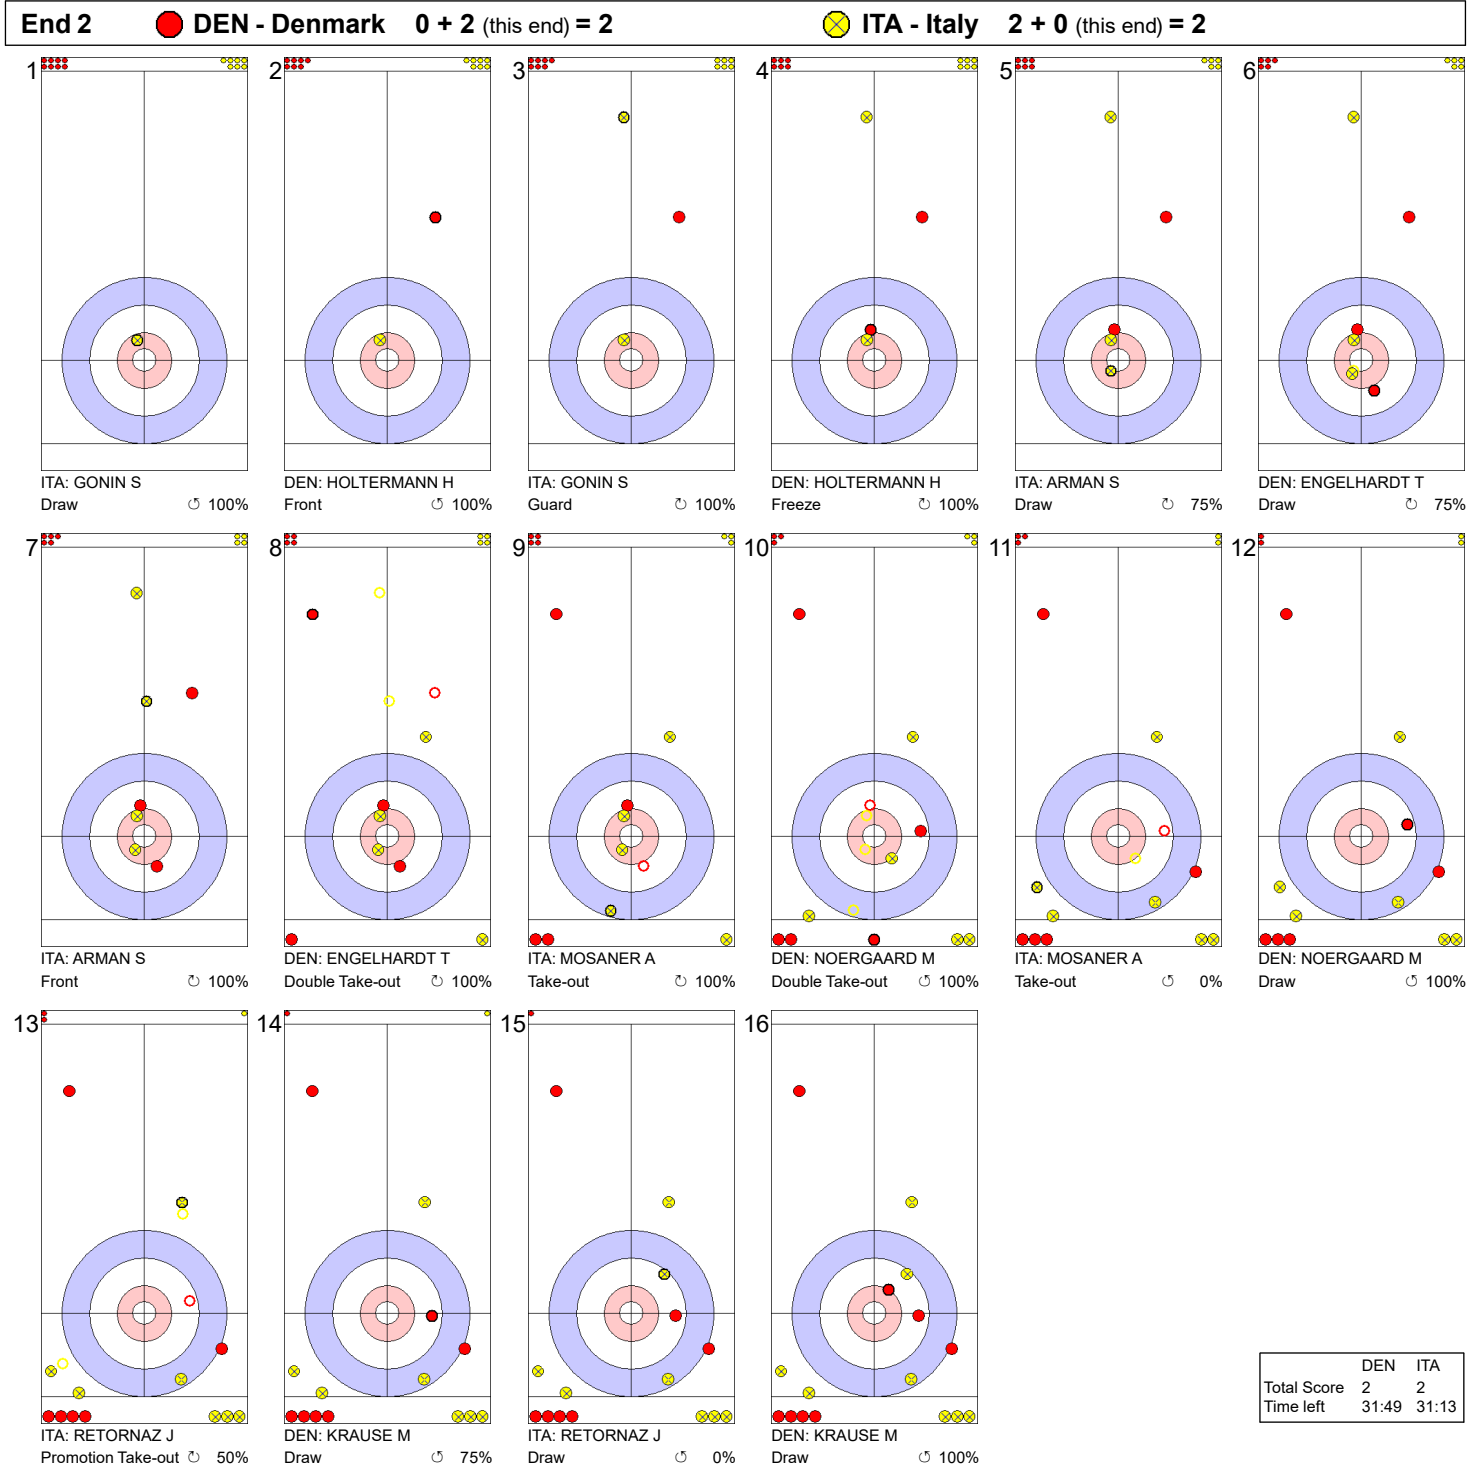

Game - Shot by Shot

| | DEN | ITA |
|-------------|-------|-------|
| Total Score | 0 | 2 |
| Time left | 35:39 | 35:01 |

Legend:
 Clockwise
 Counter-clockwise
 - Not considered

Game - Shot by Shot

| | DEN | ITA |
|-------------|-------|-------|
| Total Score | 2 | 2 |
| Time left | 31:49 | 31:13 |

Legend:
 ⤵ Clockwise ⤴ Counter-clockwise - Not considered

Game - Shot by Shot

| | DEN | ITA |
|-------------|-------|-------|
| Total Score | 2 | 2 |
| Time left | 28:37 | 27:57 |

Legend:
 Clockwise
 Counter-clockwise
 - Not considered

Game - Shot by Shot

Legend:
 Clockwise
 Counter-clockwise
 - Not considered

Game - Shot by Shot

Legend:
 ↻ Clockwise ↺ Counter-clockwise - Not considered

Game - Shot by Shot

Legend:
 ↻ Clockwise ↺ Counter-clockwise - Not considered

Game - Shot by Shot

| | DEN | ITA |
|-------------|-------|-------|
| Total Score | 6 | 4 |
| Time left | 11:24 | 09:28 |

Legend:
 ⌚ Clockwise ⌚ Counter-clockwise - Not considered

Game - Shot by Shot

Legend:
 ↻ Clockwise ↺ Counter-clockwise - Not considered