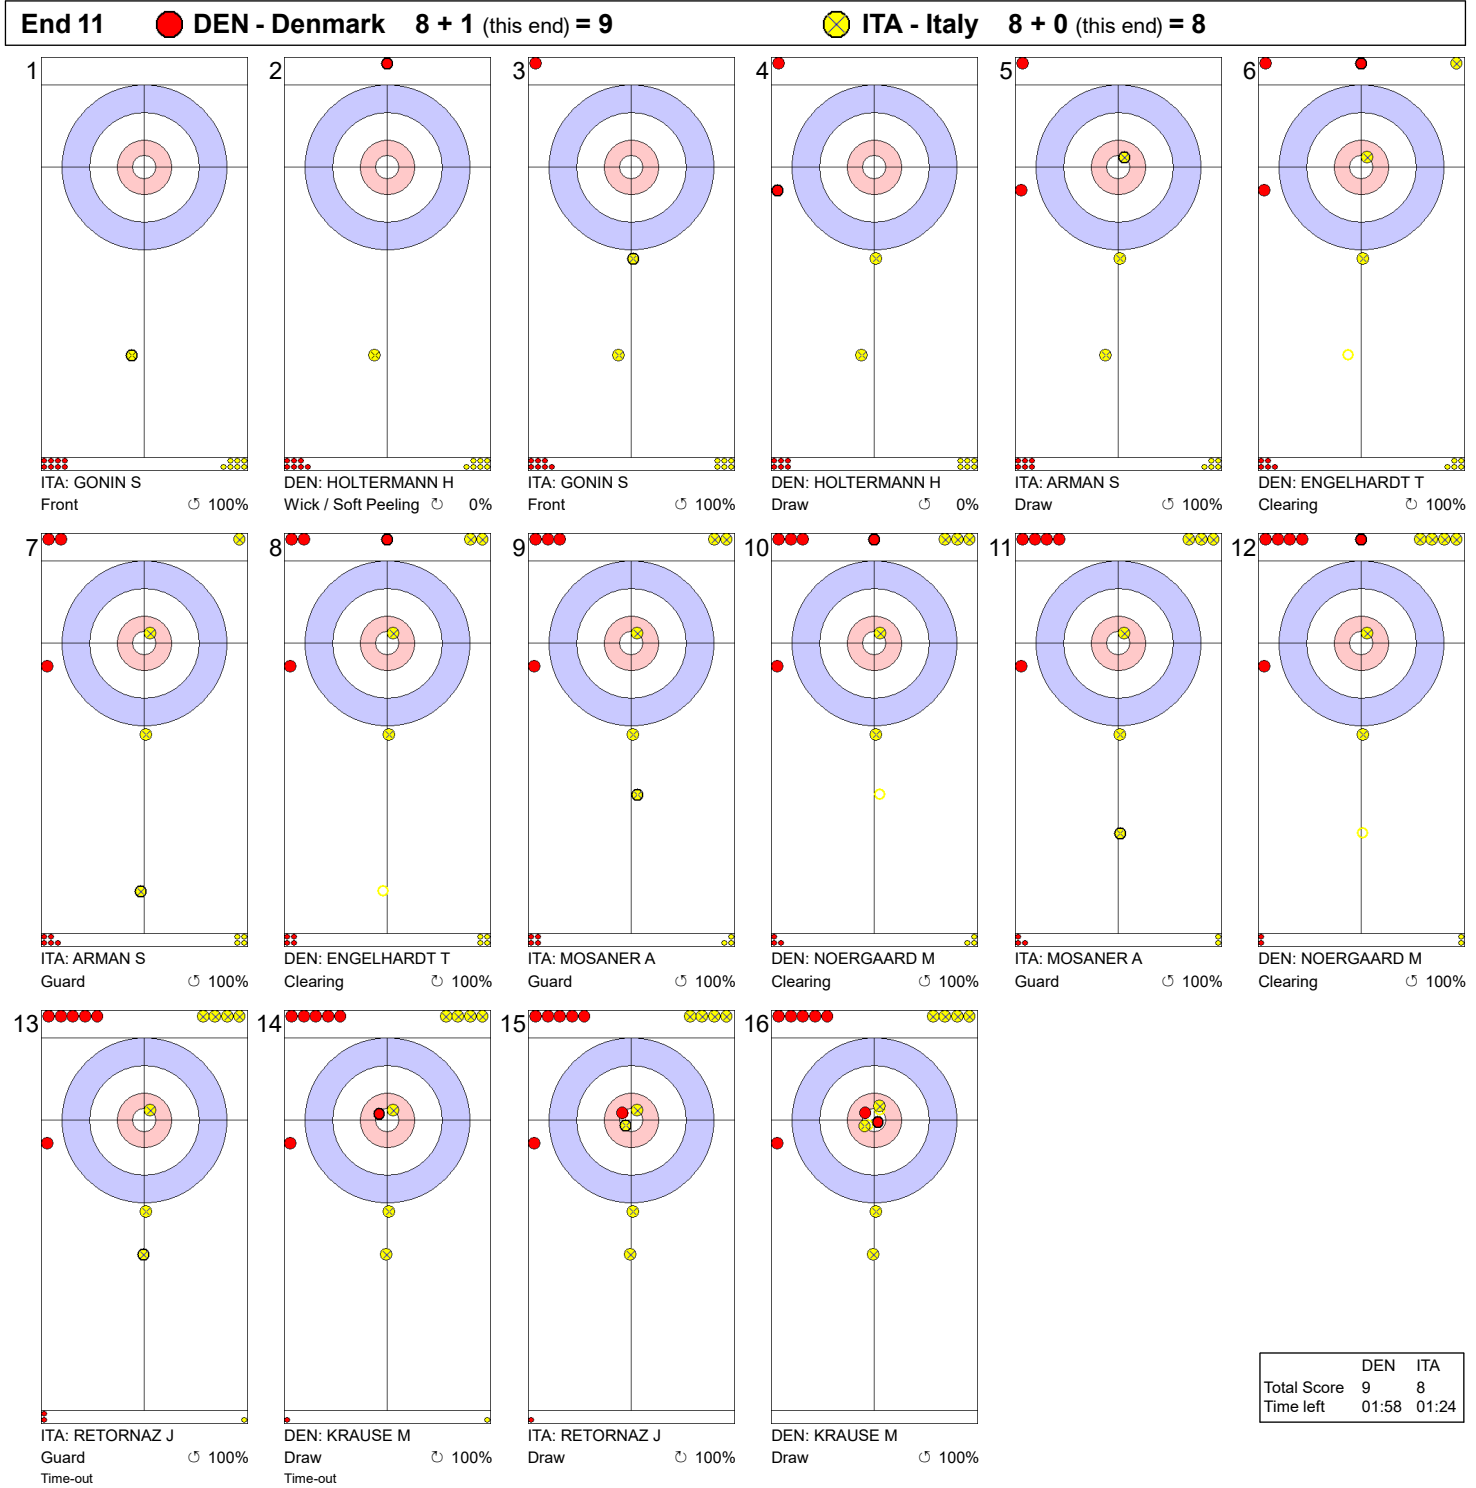

Game - Shot by Shot

Legend:
 Clockwise
 Counter-clockwise
 - Not considered

Game - Shot by Shot

Legend:
 ↻ Clockwise ↺ Counter-clockwise - Not considered

Game - Shot by Shot

Legend:
 ↻ Clockwise ↺ Counter-clockwise - Not considered

Game - Shot by Shot

| | DEN | ITA |
|-------------|-------|-------|
| Total Score | 6 | 4 |
| Time left | 11:24 | 09:28 |

Legend:
 ⌚ Clockwise ⌚ Counter-clockwise - Not considered

Game - Shot by Shot

Legend:
 ↻ Clockwise ↺ Counter-clockwise - Not considered

Game - Shot by Shot

Legend:
 ↻ Clockwise ↺ Counter-clockwise - Not considered

Game - Shot by Shot

| | DEN | ITA |
|-------------|-------|-------|
| Total Score | 8 | 8 |
| Time left | 00:23 | 00:47 |

Legend:
 Clockwise
 Counter-clockwise
 - Not considered

Game - Shot by Shot

Legend:
 ↻ Clockwise ↺ Counter-clockwise - Not considered