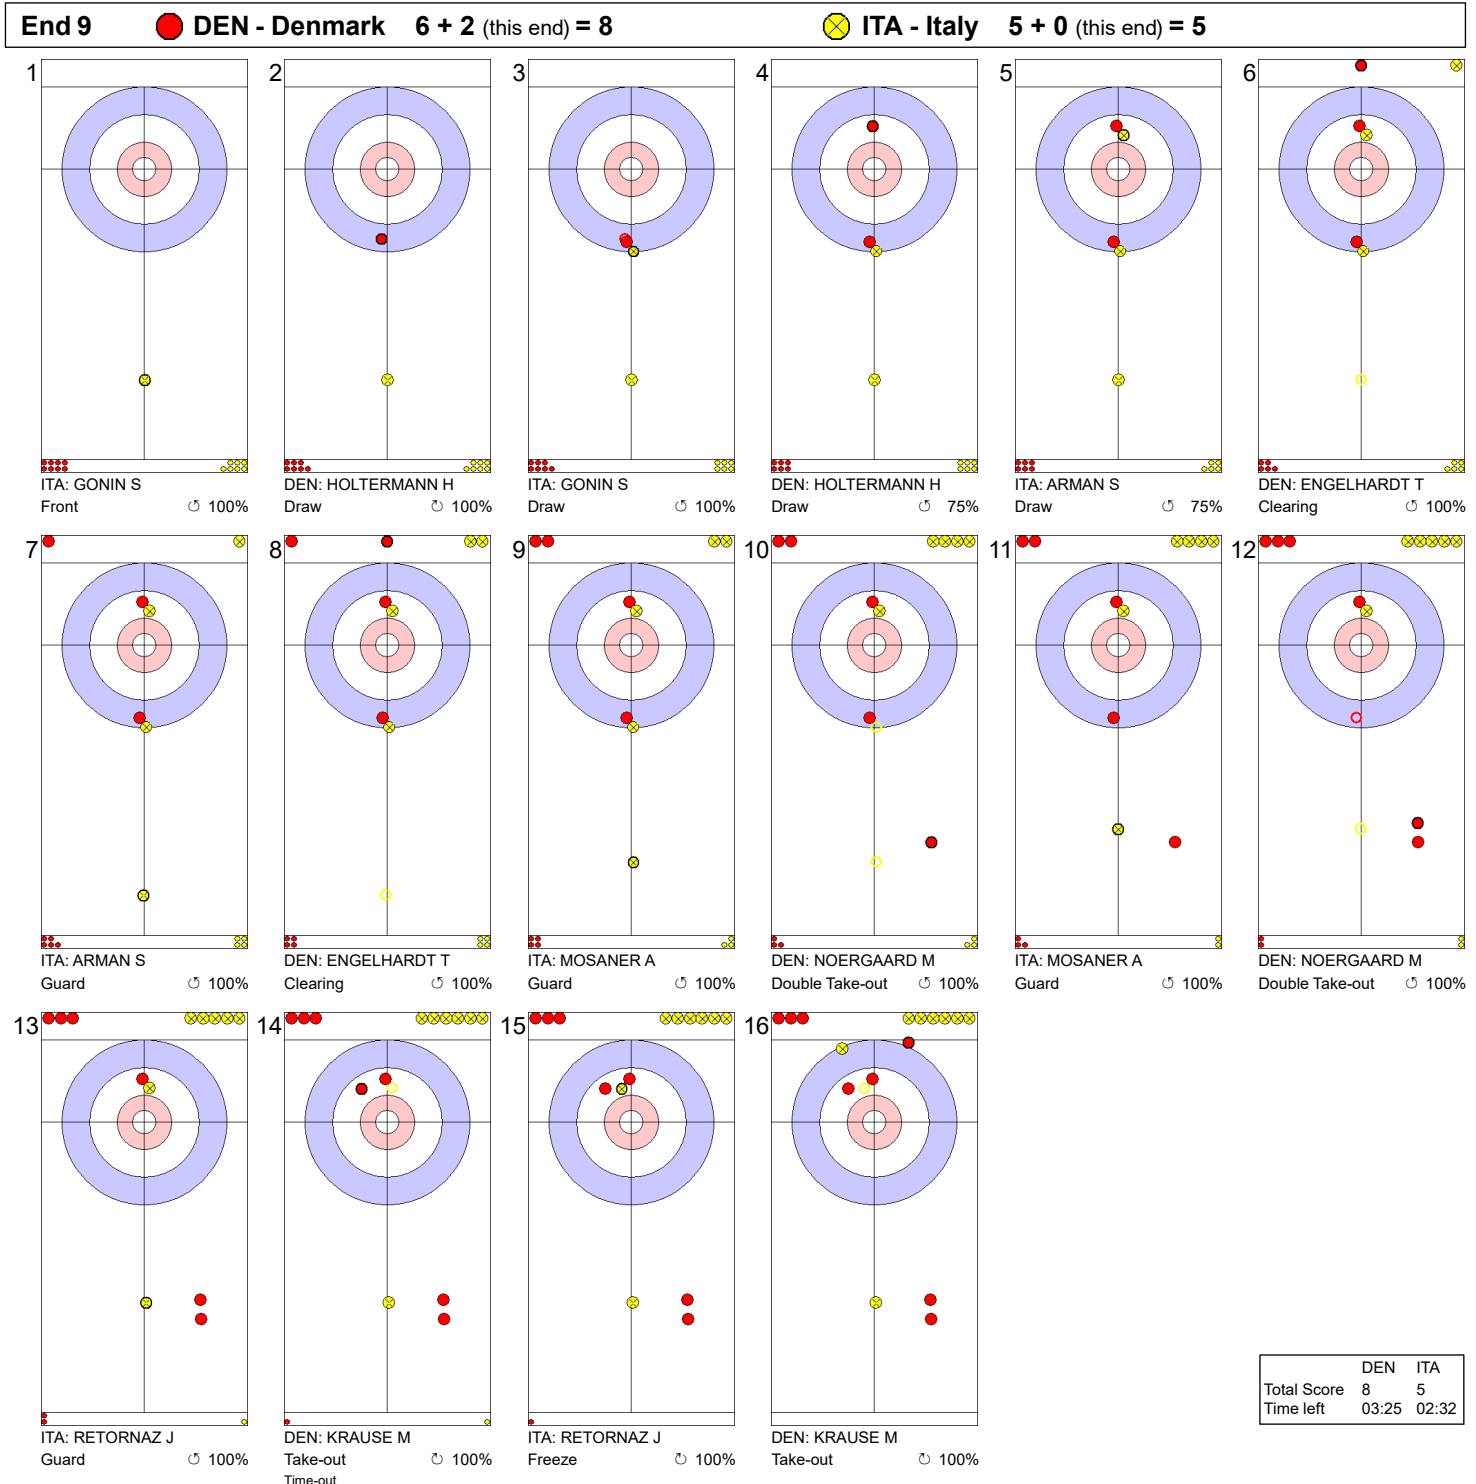

Game - Shot by Shot

Legend:
 Clockwise
 Counter-clockwise
 - Not considered

Game - Shot by Shot

Legend:
 ↻ Clockwise ↺ Counter-clockwise - Not considered

Game - Shot by Shot

Legend:
 ↻ Clockwise ↺ Counter-clockwise - Not considered

Game - Shot by Shot

| | DEN | ITA |
|-------------|-------|-------|
| Total Score | 6 | 4 |
| Time left | 11:24 | 09:28 |

Legend:
 ⌚ Clockwise ⌚ Counter-clockwise - Not considered

Game - Shot by Shot

Legend:
 ↻ Clockwise ↺ Counter-clockwise - Not considered

Game - Shot by Shot

Legend:
 ↻ Clockwise ↺ Counter-clockwise - Not considered

Game - Shot by Shot

| | DEN | ITA |
|-------------|-------|-------|
| Total Score | 8 | 8 |
| Time left | 00:23 | 00:47 |

Legend:
 Clockwise
 Counter-clockwise
 - Not considered

Game - Shot by Shot

Legend:
 ↻ Clockwise ↺ Counter-clockwise - Not considered