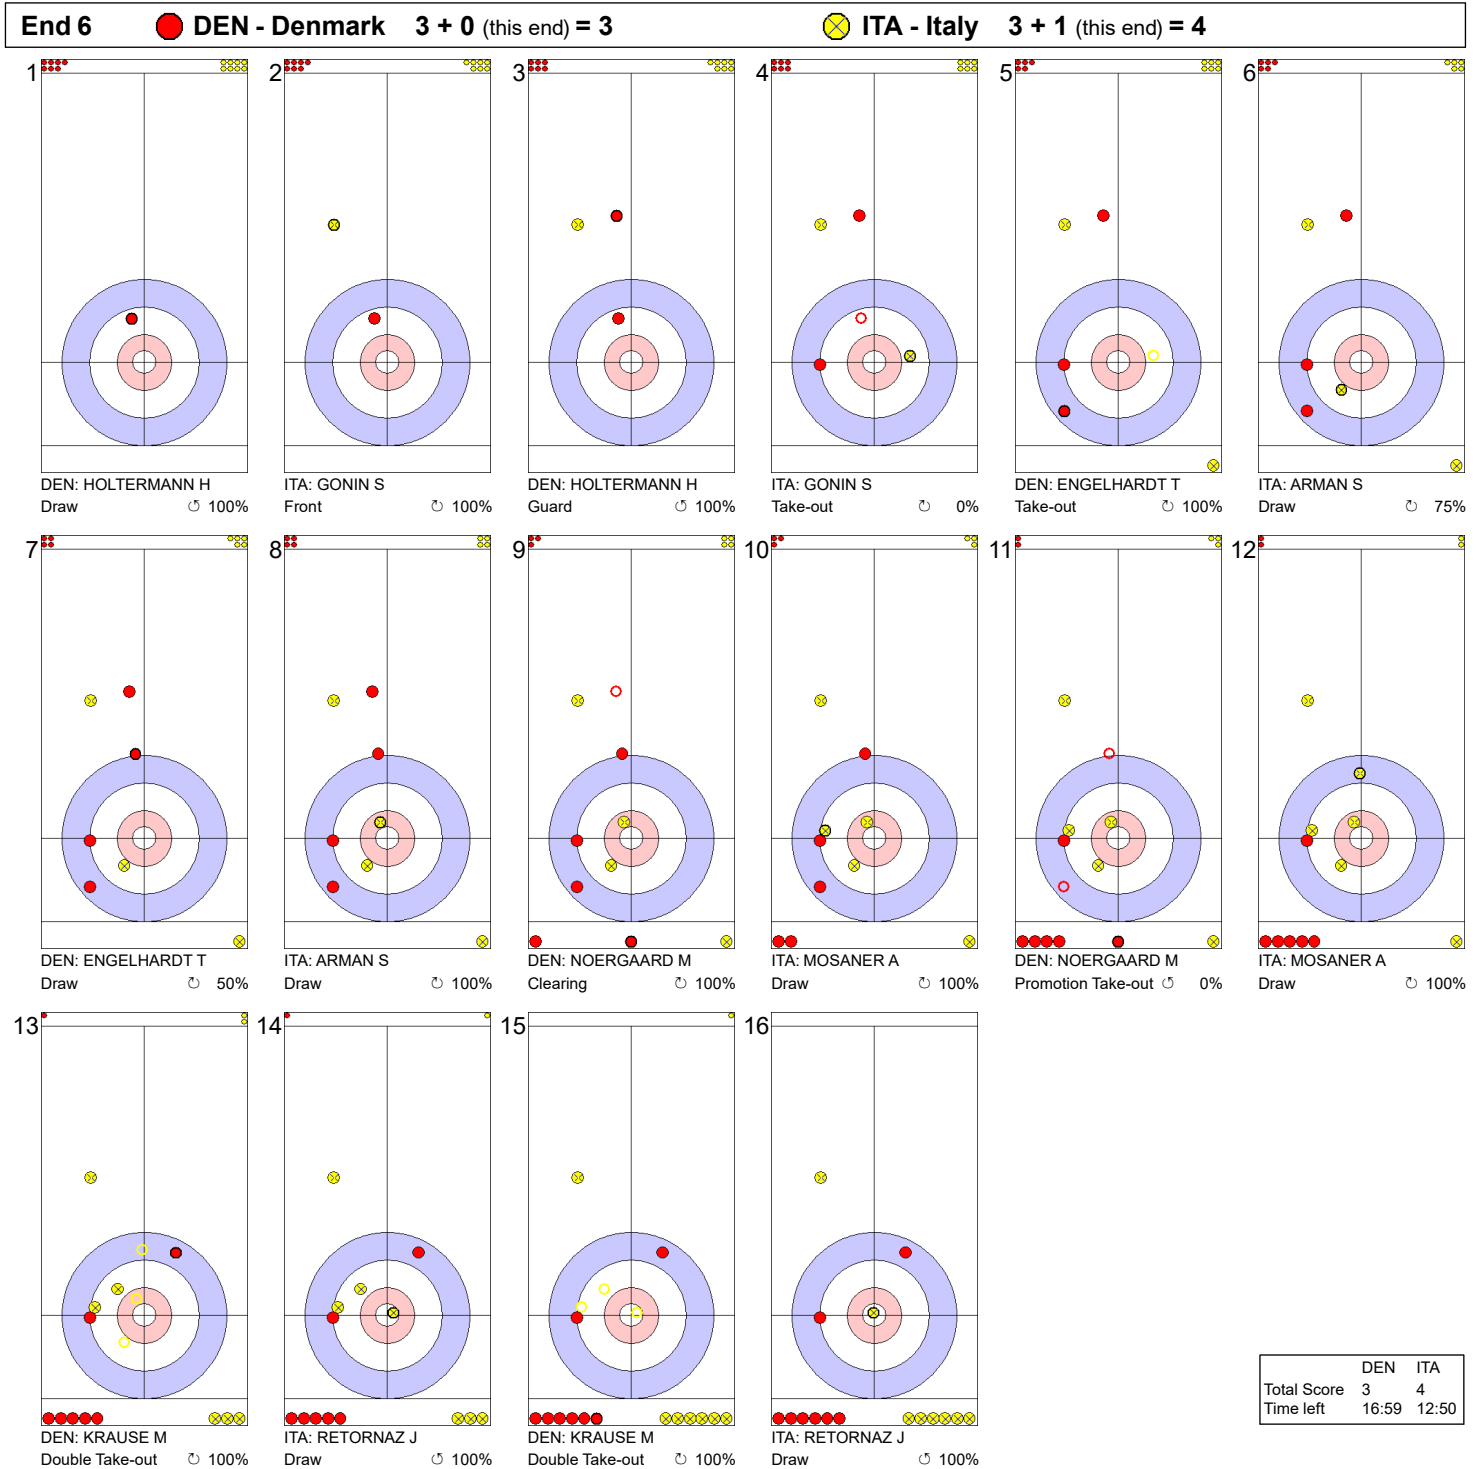

Legend:
 ⤵ Clockwise ⤴ Counter-clockwise - Not considered

Game - Shot by Shot

| | DEN | ITA |
|-------------|-------|-------|
| Total Score | 2 | 2 |
| Time left | 28:37 | 27:57 |

Legend:
 Clockwise
 Counter-clockwise
 - Not considered

Game - Shot by Shot

Legend:
 Clockwise
 Counter-clockwise
 - Not considered

Game - Shot by Shot

Legend:
 ↻ Clockwise ↺ Counter-clockwise - Not considered

Game - Shot by Shot

Legend:
 ↻ Clockwise ↺ Counter-clockwise - Not considered

Game - Shot by Shot

| | DEN | ITA |
|-------------|-------|-------|
| Total Score | 6 | 4 |
| Time left | 11:24 | 09:28 |

Legend:
 ⌚ Clockwise ⌚ Counter-clockwise - Not considered

Game - Shot by Shot

Legend:
 ↻ Clockwise ↺ Counter-clockwise - Not considered

Game - Shot by Shot

Legend:
 ↻ Clockwise ↺ Counter-clockwise - Not considered

Game - Shot by Shot

| | DEN | ITA |
|-------------|-------|-------|
| Total Score | 8 | 8 |
| Time left | 00:23 | 00:47 |

Legend:
 Clockwise
 Counter-clockwise
 - Not considered